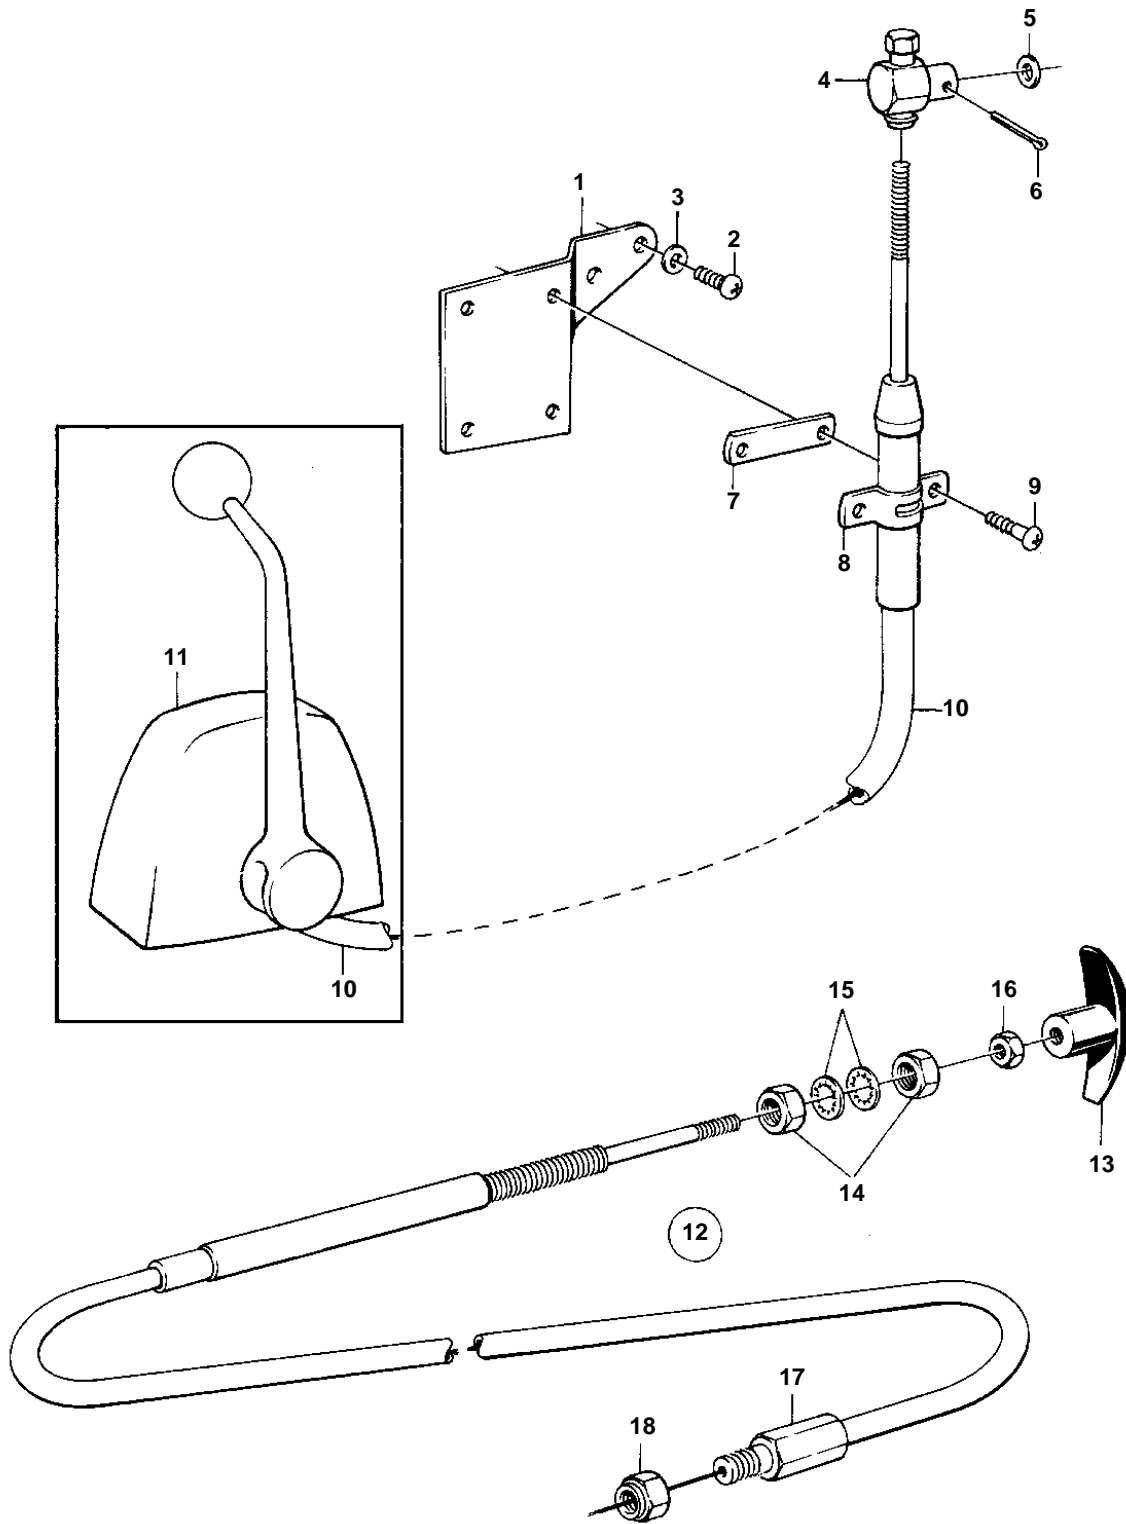

MB20A

29 44

MB20A

REF	PART NO.	QTY	DESCRIPTION	NOTES
1		1	Bracket	
2		2	Cross recessed screw	
3	941905	2	Spring washer	
4		1	Cube	
5	940191	1	Washer	
6	17276	1	Split pin	
7	819068	1	Washer	
8	21471054	1	Bracket	
9	831838	2	Screw	
10		X	CONTROL CABLE	SEE GROUP 9
11		X	CONTROL	SEE GROUP 9
12		1	Push pull control	
13	829241	1	· Handle	
14	955857	2	· Hexagon nut	
15	955950	1	· Toothed washer	
16	955844	1	· Hexagon nut	
17		1	CABLE LOCK	REPLACED BY 1EA 881532,1 ST 881191,1 ST 843401., M8X1,25, EARLY TYPE
	829070	1	Cable lock	5/16"-18UNC, LATER PROD
18	946036	1	Lock nut	M8X1,25, EARLY TYPE
	950363	1	Lock nut	5/16"-18UNC, LATER PROD